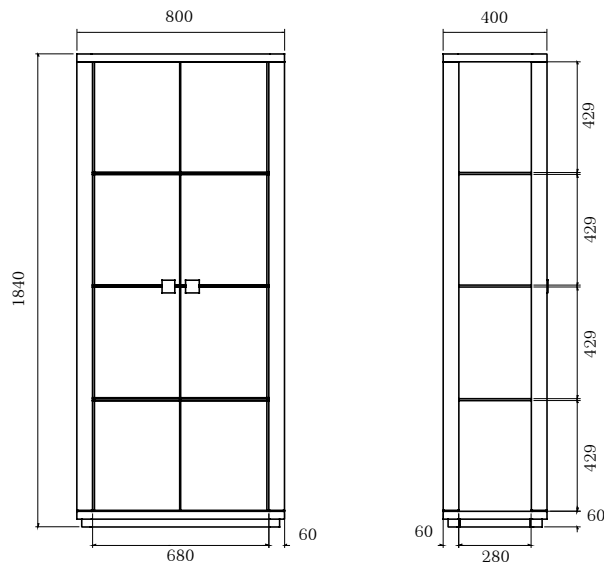

| Winn

cristaleira

7101CTL – 800 x 400 x 1840 MM

design:
Studio Navarro